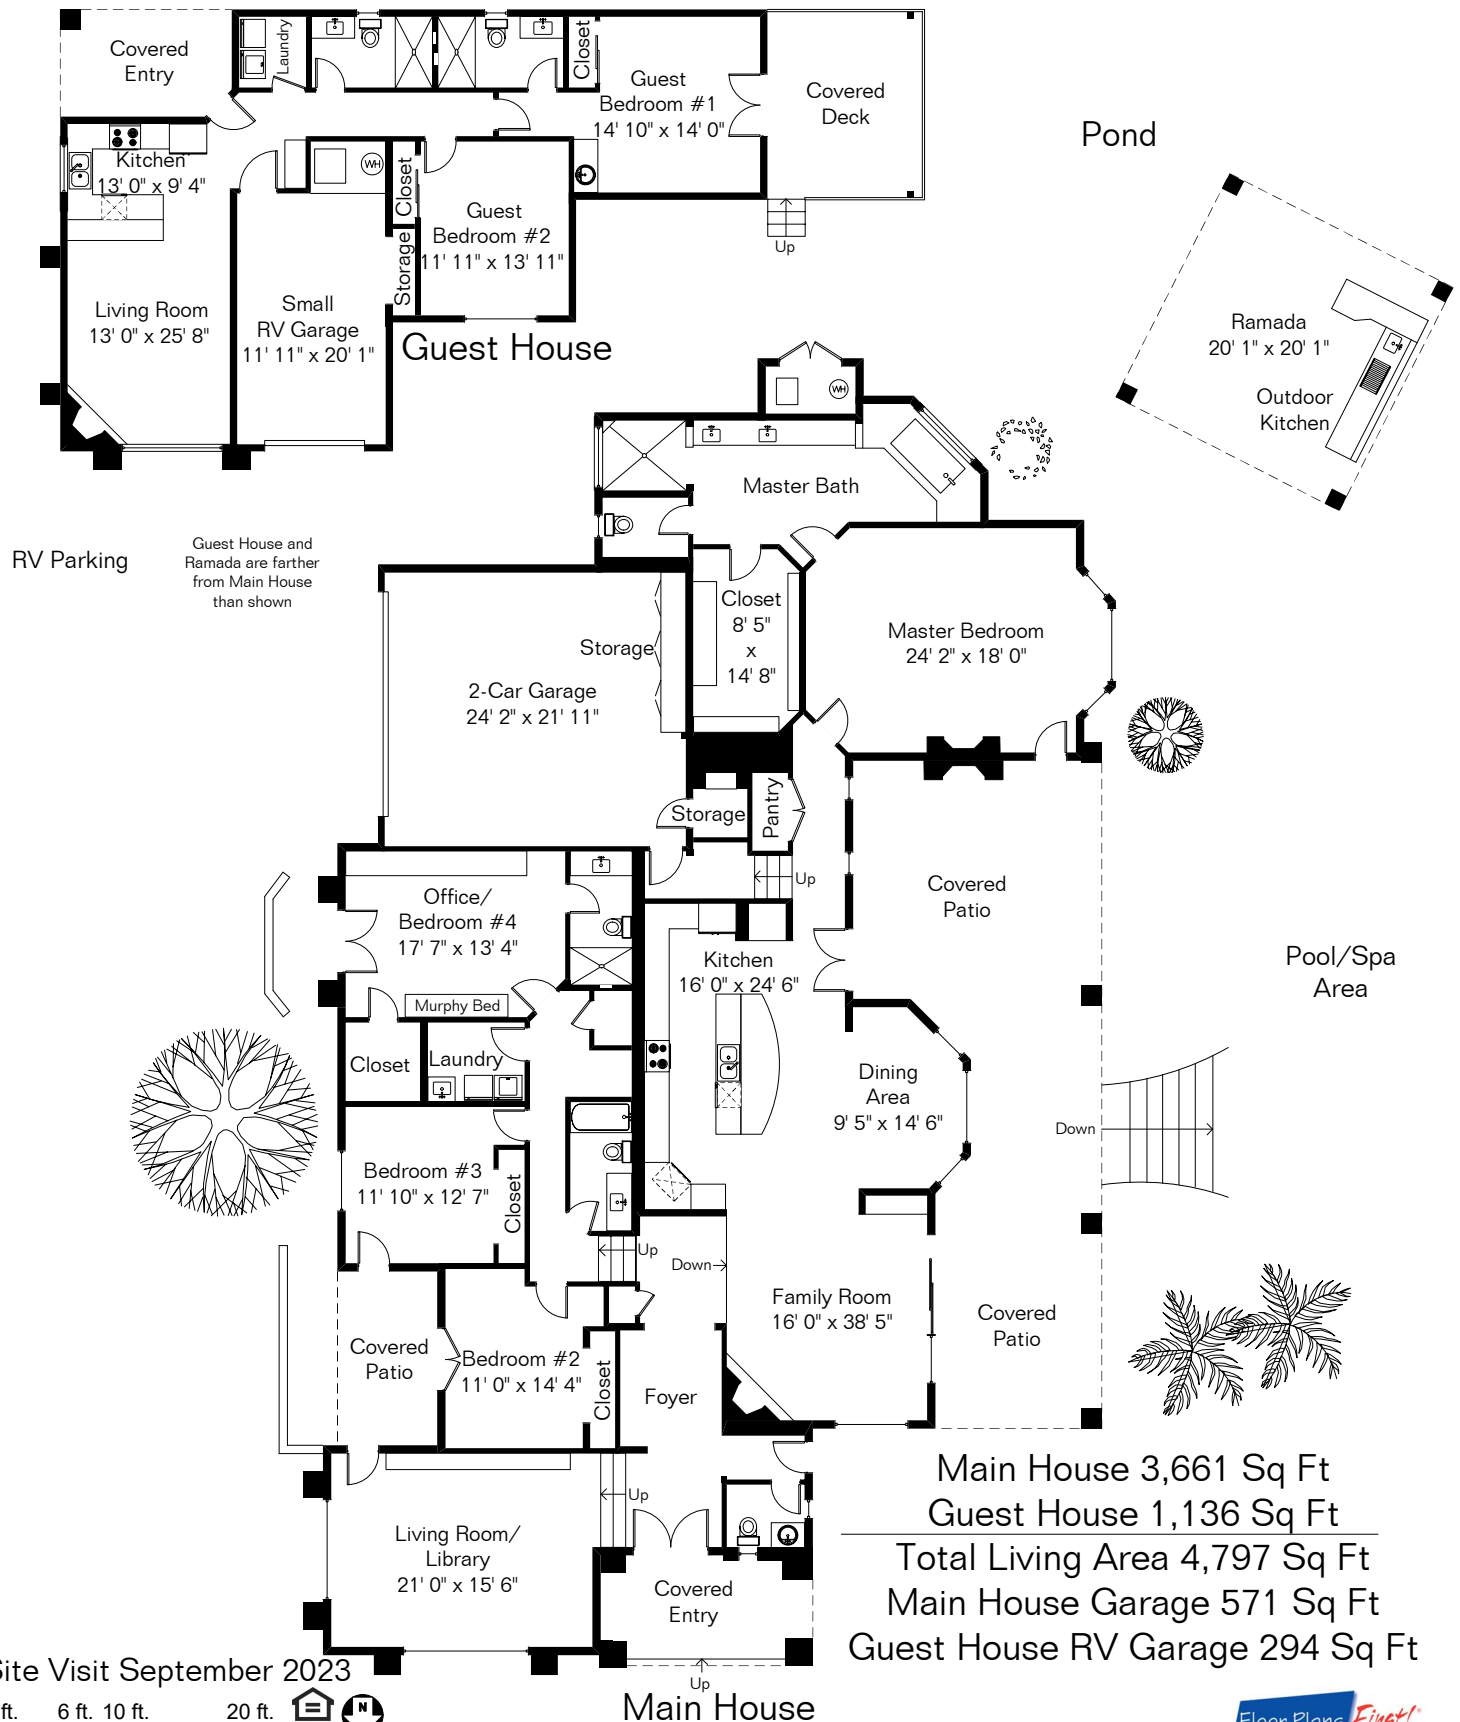

The square footages and room size information are deemed to be reliable but are not guaranteed and should be independently verified. This drawing is for marketing purposes only.

530 E Glenhurst Dr

Main House 3,661 Sq Ft
 Guest House 1,136 Sq Ft
 Total Living Area 4,797 Sq Ft
 Main House Garage 571 Sq Ft
 Guest House RV Garage 294 Sq Ft

Site Visit September 2023
 0 ft. 6 ft. 10 ft. 20 ft.

Copyright 2023 Floor Plans First! LLC
 All Rights Reserved.

Floor Plans First!
 See the Floor Plan First!
 FloorPlansFirst.com
 (520) 881-1500